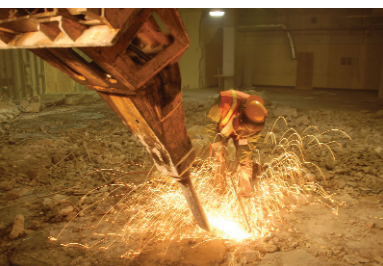

Brandenburg, established in 1968, is one of the nation's premier demolition contractors. We specialize in demolition, asbestos abatement, hazardous materials removal, soil remediation, dynamic compaction, excavation, and site preparation. With eight regional offices, our workforce consists of over 400 full-time employees who provide the knowledge and expertise necessary to get your job done safely and efficiently. Brandenburg is the first and only demolition contractor to become an OSHA VPP Star Member.